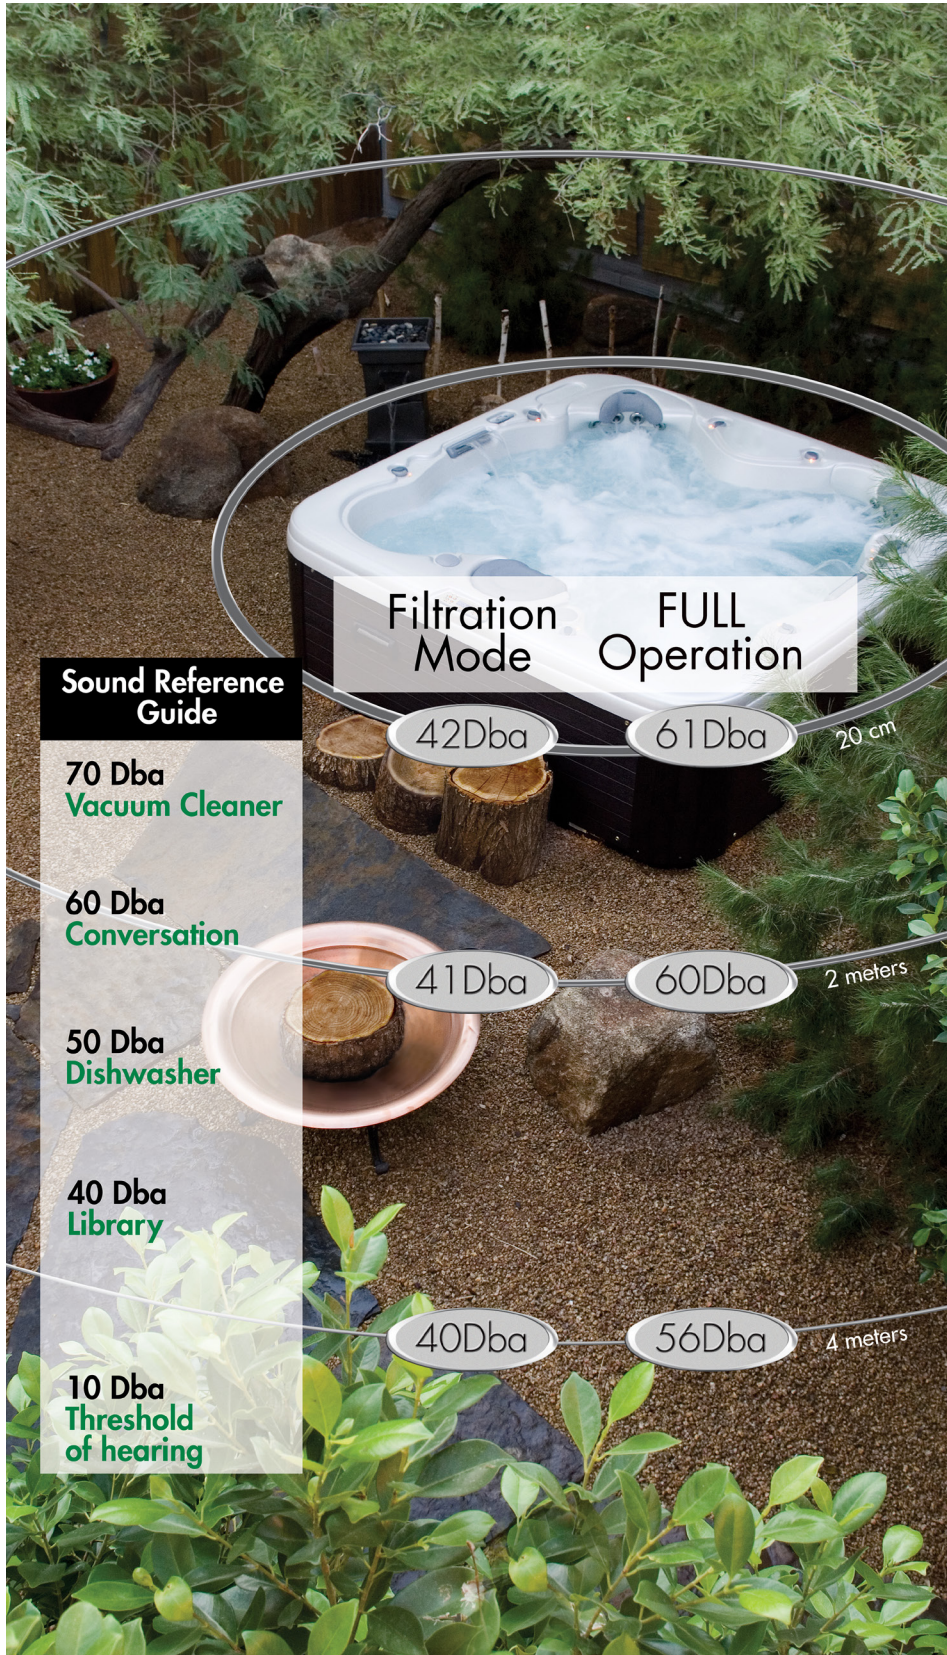

Ultra Quiet

The same insulation that makes an AMERICAN WHIRLPOOL® hot tub energy efficient also aids in it's ultra quiet operation. Sound energy is trapped and deadened inside the hot tub by the insulation sound barrier. Quiet operation is essential to ensure a peaceful relaxing experience throughout the entire backyard.

Weather Shield Insulating Cover

AMERICAN WHIRLPOOL's premium grade insulating covers contain a unique copper lining, removable heat sealing pillows to vent excess heat off in the summer and a tailored fit to keep the heat in when cooler. The cover also acts as an important safety barrier to the spa.