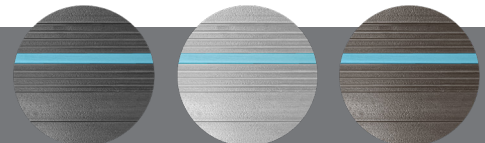

800 SERIES  
4 CORNER & 4 SIDE LIGHTING

Silver Marble    Midnight Canyon    Tuscan Sun

Charcoal    Light Fog    Modern Mocha

Specifications subject to change without prior notice.