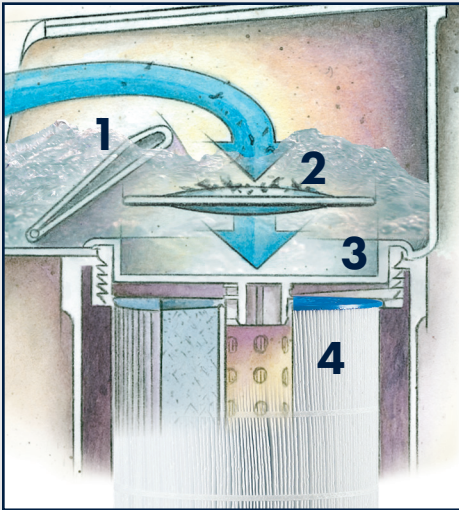

Two fully integrated speakers provide crisp clear fidelity for your listening enjoyment.

When you choose the AMERICAN WHIRLPOOL® Sound System, sound will resonate through the water from the powerful subwoofer, which is integrated directly into your spa's structure. The technology allows you to not only hear, but also feel your music.

## 4 Step Filtration System

- 1. Weir Door** - Breaks the water surface tension and traps debris.
- 2. First Filter** - Removes oil and ultra fine particulates up to 10 microns.
- 3. Basket** - Captures debris before filtering for easy removal.
- 4. Spa Filter** - Oversized filter permits the high flow 1000gpm intake of water to be cleaned and returned into the spa.