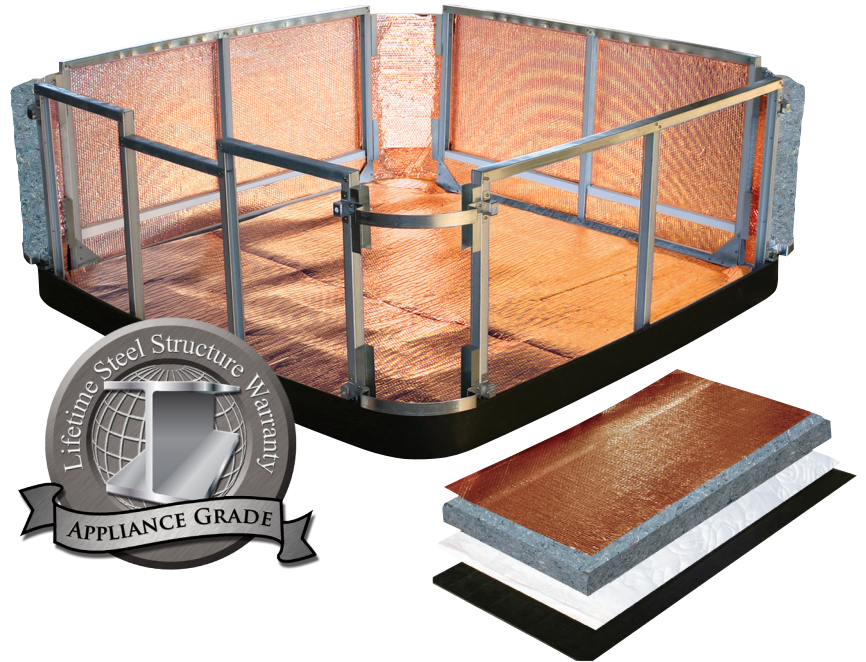

Lifetime Steel Structure Warranty

The steel frame is the backbone and support for the entire spa. The steel structure of your AMERICAN WHIRLPOOL® hot tub carries a lifetime warranty.

ABS Sealed Base

The ABS Sealed Base is an integral part of the support structure in an AMERICAN WHIRLPOOL® hot tub. Its one-piece construction provides a rugged foundation that seals the bottom of the spa, locking in heat and sealing out moisture.