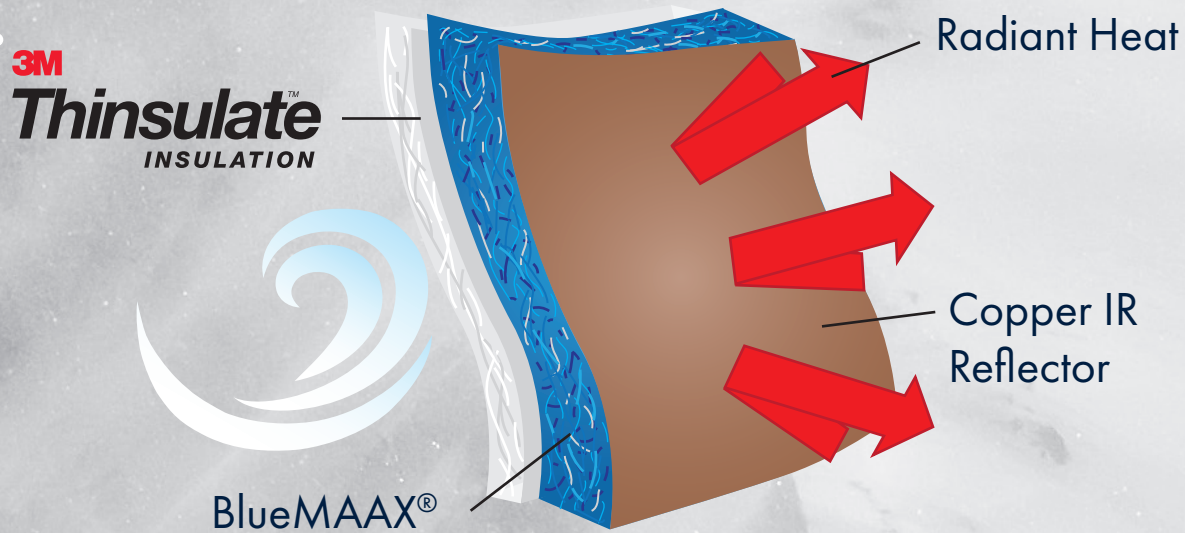

Northern Exposure

Northern Exposure® is the ultimate hot tub insulation system. This patent pending thermal barrier technology recycles the free heat energy for more efficient heating and lower energy costs. All four sides of the spa, plus the floor and cover are lined with reflective copper material to reflect radiant heat energy generated from the pumps back into the spa. Heat is absorbed back into the plumbing helping raise and maintain water temperature. Finally the entire exterior of the hot tub is wrapped in 3M Thinsulate® Insulation, the same incredible material utilized in winter clothing. This three layer patent pending system ensures energy created by the spa stays in the spa.